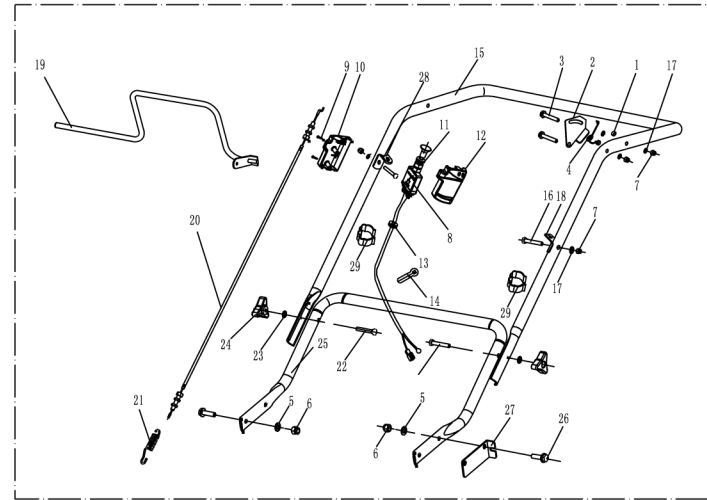

WB 486 CRB

2018

2 WB486CRB Deck Assembly

Order	Part number	Name_English	Quantity
1	48R0101030/21	Chassis	1
2	48R0300035/21	Engine Washer	1
3	0101008040	Bolt	4
4	0303008000	Big Washer	4
5	0301008000	Spacer	1
6	0202008000	Lock Nut	5
7	48R0107021/21	Bush	2
8	48R0117014/22	Adjustment Lever	1
9	46R0137010	Adjustment Lever Grip	1
10	48R0117015/22	Adjustment Lever Hook	1
11	0301010000	Flat Washer	9
12	0202001000	Lock Nut	8
13	0201008000	Nut	2
14	0101008015	Bolt	4
15	0401008000	Spring Washer	4
16	0101008080	Bolt	2
17	5320333010	Check Ring	1
18	46R0138010	Plastic Grip	1
19	48R0138010	Plastic Grip	1
20	0102008035	Hex Flange Bolt	2
21	48R0131010/21	Lever Axle Weldment	1
22	0102008025	Flange Bolt	2
23	0102008025	Flange Bolt	2
24	0202006000	Lock Nut	2
25	48R0129010/02	Rear Cover Axle	1
26	48R0130010	Rear Cover	1
27	48R0201020/02	Front Axle	1
28	48R0201030	Spacer	2
29	48R0201040	Spacer1	2
30	48R0204020/21	Connecting Rod	2
31	48R0205010/02	Connecting Rod Inner Partition	2
32	5310213010	Bearing	8
33	48R0208030/02	Rear Axle	2
34	5310210010/02	Axle Washer	2
35	5310211010/02	Spacer	4
36	48R0210011	Wheel 8"	4
37	48R0210012	Wheel Cap	4
38	0301016000	Flat Washer	2
39	0202016000	Lock Nut	2
40	UCF204	Bearing With Holder	2
41	0101010030	Bolt	4
42	0101010025	Bolt	4
43	48R0312010	Axle Head Sleeve	1
44	48R0105020/21	Chassis Protection Plate	1
45	0401010000	Spring Washer	8