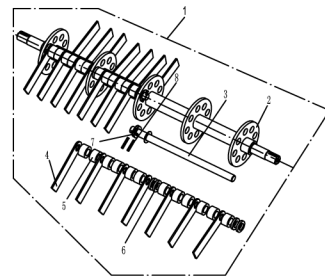

WB 486 CRB

2018

2 WB486CRB Deck Assembly

Order	Part number	Name_English	Quantity
1	48R0101030/21	Chassis	1
2	48R0300035/21	Engine Washer	1
3	0101008040	Bolt	4
4	0303008000	Big Washer	4
5	0301008000	Spacer	1
6	0202008000	Lock Nut	5
7	48R0107021/21	Bush	2
8	48R0117014/22	Adjustment Lever	1
9	46R0137010	Adjustment Lever Grip	1
10	48R0117015/22	Adjustment Lever Hook	1
11	0301010000	Flat Washer	9
12	0202001000	Lock Nut	8
13	0201008000	Nut	2
14	0101008015	Bolt	4
15	0401008000	Spring Washer	4
16	0101008080	Bolt	2
17	5320333010	Check Ring	1
18	46R0138010	Plastic Grip	1
19	48R0138010	Plastic Grip	1
20	0102008035	Hex Flange Bolt	2
21	48R0131010/21	Lever Axle Weldment	1
22	0102008025	Flange Bolt	2
23	0102008025	Flange Bolt	2
24	0202006000	Lock Nut	2
25	48R0129010/02	Rear Cover Axle	1
26	48R0130010	Rear Cover	1
27	48R0201020/02	Front Axle	1
28	48R0201030	Spacer	2
29	48R0201040	Spacer1	2
30	48R0204020/21	Connecting Rod	2
31	48R0205010/02	Connecting Rod Inner Partition	2
32	5310213010	Bearing	8
33	48R0208030/02	Rear Axle	2
34	5310210010/02	Axle Washer	2
35	5310211010/02	Spacer	4
36	48R0210011	Wheel 8"	4
37	48R0210012	Wheel Cap	4
38	0301016000	Flat Washer	2
39	0202016000	Lock Nut	2
40	UCF204	Bearing With Holder	2
41	0101010030	Bolt	4
42	0101010025	Bolt	4
43	48R0312010	Axle Head Sleeve	1
44	48R0105020/21	Chassis Protection Plate	1
45	0401010000	Spring Washer	8

3 WB486CRB Blade Component

Order	Part number	Name_English	Quantity
1			1
2	48R0301020S/22	Rotor Assembly	1
3	48R0304010/04	Blade Pivot	4
4	46R0306010/04	Blade	28
5	48R0306010	Blade Bush II	48
6	48R0307010	Blade Bush I	14
7	48R0308010	Nylon Spacer	12
8	0701004025	Spring Pin	8