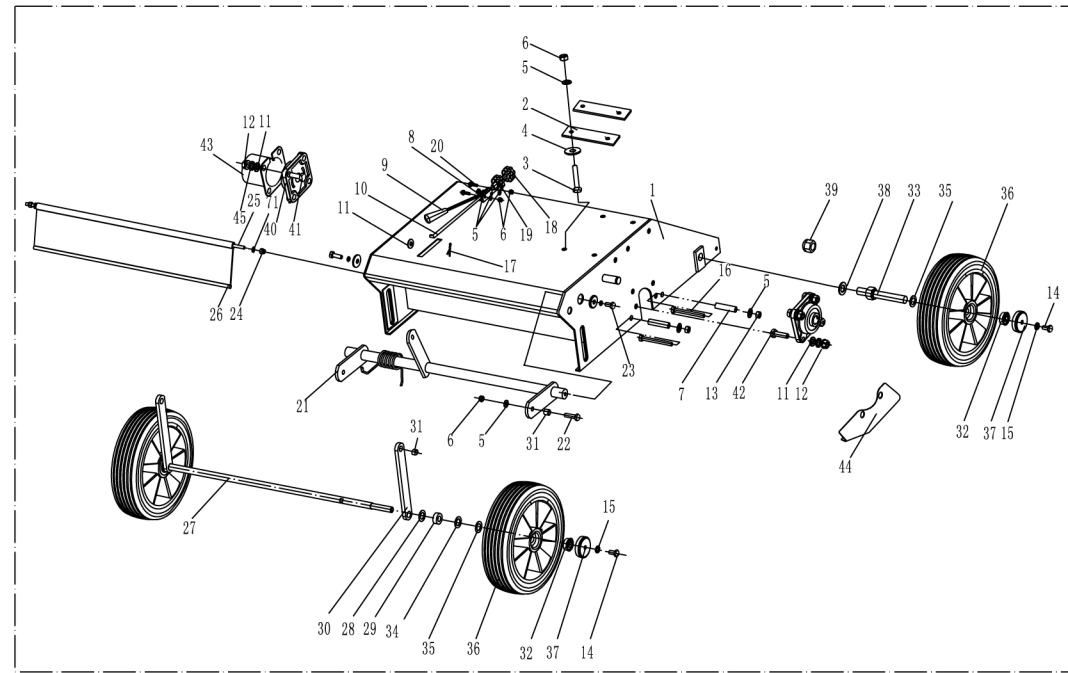

WB 486 CRB

2018

2 WB486CRB Deck Assembly

Order	Part number	Name_English	Quantity
1	48R0101030/21	Chassis	1
2	48R0300035/21	Engine Washer	1
3	0101008040	Bolt	4
4	0303008000	Big Washer	4
5	0301008000	Spacer	1
6	0202008000	Lock Nut	5
7	48R0107021/21	Bush	2
8	48R0117014/22	Adjustment Lever	1
9	46R0137010	Adjustment Lever Grip	1
10	48R0117015/22	Adjustment Lever Hook	1
11	0301010000	Flat Washer	9
12	0202001000	Lock Nut	8
13	0201008000	Nut	2
14	0101008015	Bolt	4
15	0401008000	Spring Washer	4
16	0101008080	Bolt	2
17	5320333010	Check Ring	1
18	46R0138010	Plastic Grip	1
19	48R0138010	Plastic Grip	1
20	0102008035	Hex Flange Bolt	2
21	48R0131010/21	Lever Axle Weldment	1
22	0102008025	Flange Bolt	2
23	0102008025	Flange Bolt	2
24	0202006000	Lock Nut	2
25	48R0129010/02	Rear Cover Axle	1
26	48R0130010	Rear Cover	1
27	48R0201020/02	Front Axle	1
28	48R0201030	Spacer	2
29	48R0201040	Spacer1	2
30	48R0204020/21	Connecting Rod	2
31	48R0205010/02	Connecting Rod Inner Partition	2
32	5310213010	Bearing	8
33	48R0208030/02	Rear Axle	2
34	5310210010/02	Axle Washer	2
35	5310211010/02	Spacer	4
36	48R0210011	Wheel 8"	4
37	48R0210012	Wheel Cap	4
38	0301016000	Flat Washer	2
39	0202016000	Lock Nut	2
40	UCF204	Bearing With Holder	2
41	0101010030	Bolt	4
42	0101010025	Bolt	4
43	48R0312010	Axle Head Sleeve	1
44	48R0105020/21	Chassis Protection Plate	1
45	0401010000	Spring Washer	8

3 WB486CRB Blade Component

Order	Part number	Name_English	Quantity
1			1
2	48R0301020S/22	Rotor Assembly	1
3	48R0304010/04	Blade Pivot	4
4	46R0306010/04	Blade	28
5	48R0306010	Blade Bush II	48
6	48R0307010	Blade Bush I	14
7	48R0308010	Nylon Spacer	12
8	0701004025	Spring Pin	8