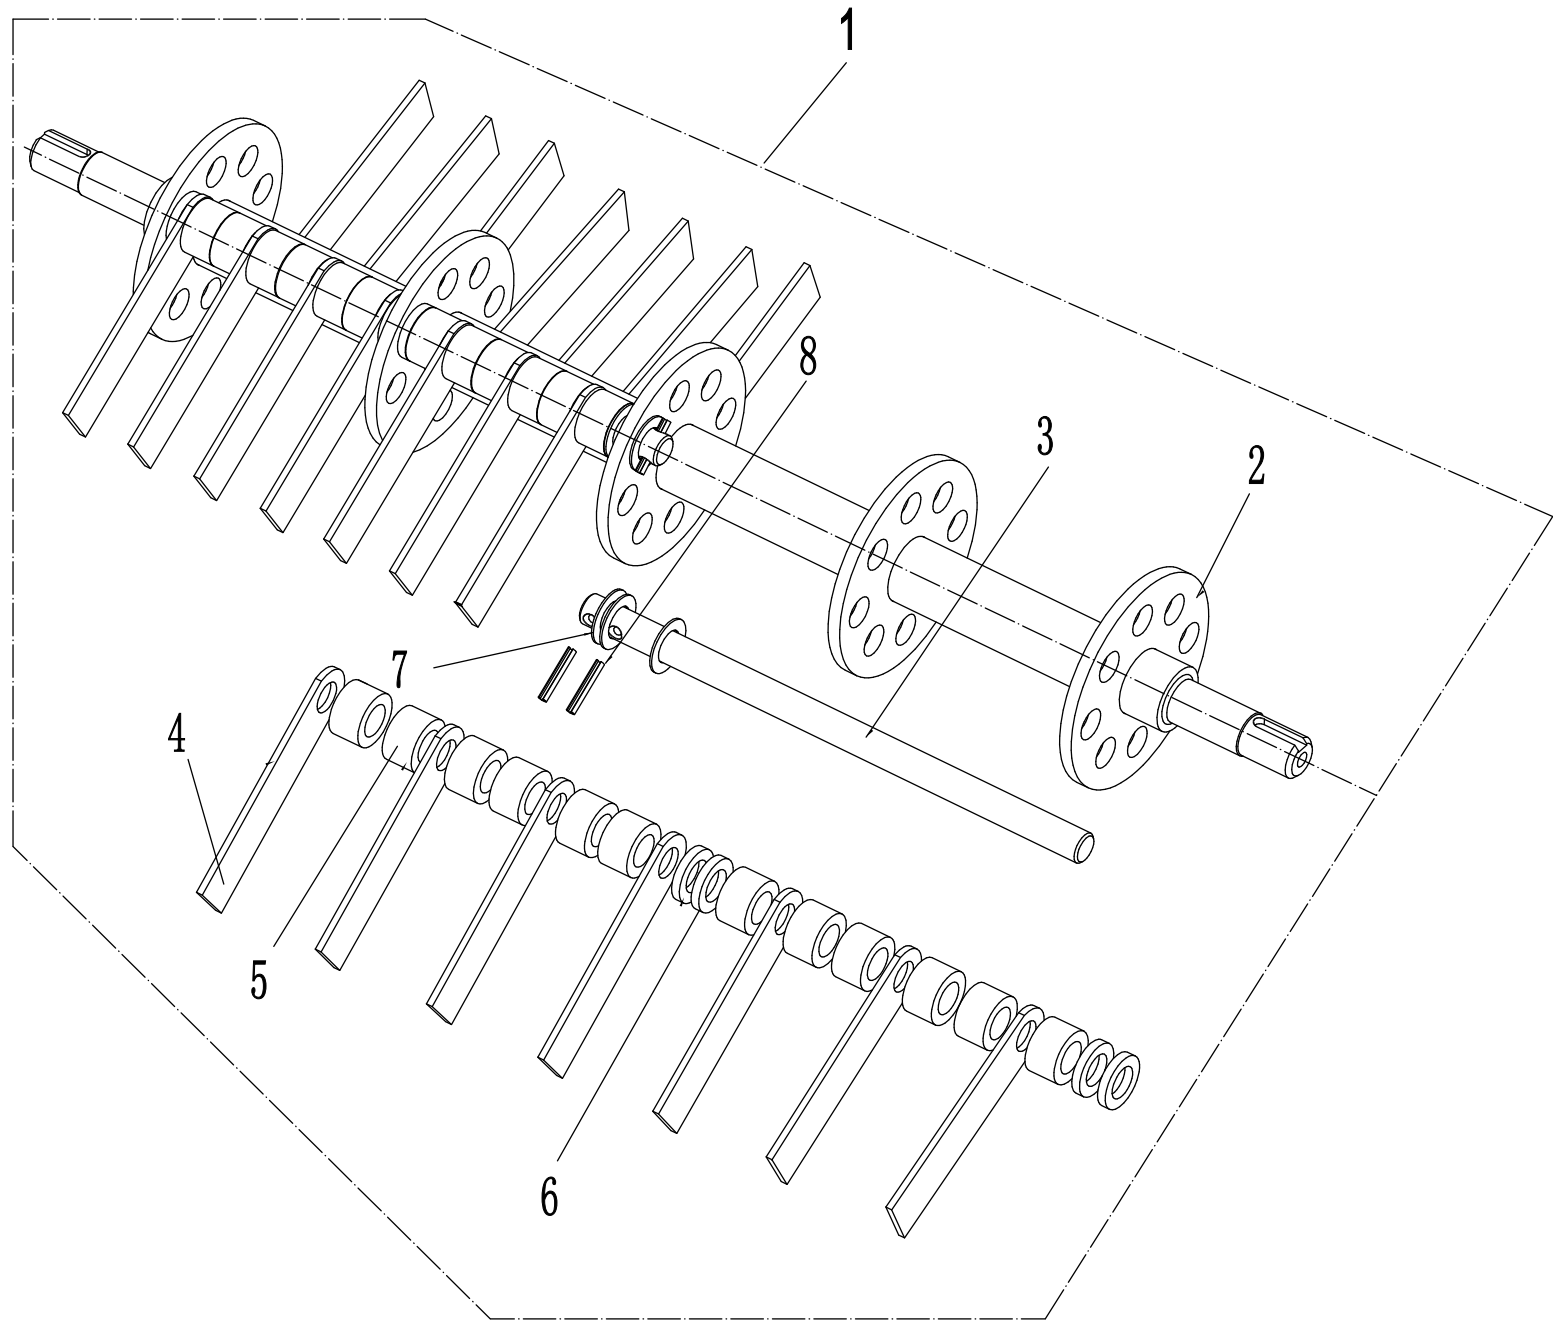

WB 486 CRB

2018

2 WB486CRB Deck Assembly

Order	Part number	Name_English	Quantity
1	48R0101030/21	Chassis	1
2	48R0300035/21	Engine Washer	1
3	0101008040	Bolt	4
4	0303008000	Big Washer	4
5	0301008000	Spacer	1
6	0202008000	Lock Nut	5
7	48R0107021/21	Bush	2
8	48R0117014/22	Adjustment Lever	1
9	46R0137010	Adjustment Lever Grip	1
10	48R0117015/22	Adjustment Lever Hook	1
11	0301010000	Flat Washer	9
12	0202001000	Lock Nut	8
13	0201008000	Nut	2
14	0101008015	Bolt	4
15	0401008000	Spring Washer	4
16	0101008080	Bolt	2
17	5320333010	Check Ring	1
18	46R0138010	Plastic Grip	1
19	48R0138010	Plastic Grip	1
20	0102008035	Hex Flange Bolt	2
21	48R0131010/21	Lever Axle Weldment	1
22	0102008025	Flange Bolt	2
23	0102008025	Flange Bolt	2
24	0202006000	Lock Nut	2
25	48R0129010/02	Rear Cover Axle	1
26	48R0130010	Rear Cover	1
27	48R0201020/02	Front Axle	1
28	48R0201030	Spacer	2
29	48R0201040	Spacer1	2
30	48R0204020/21	Connecting Rod	2
31	48R0205010/02	Connecting Rod Inner Partition	2
32	5310213010	Bearing	8
33	48R0208030/02	Rear Axle	2
34	5310210010/02	Axle Washer	2
35	5310211010/02	Spacer	4
36	48R0210011	Wheel 8"	4
37	48R0210012	Wheel Cap	4
38	0301016000	Flat Washer	2
39	0202016000	Lock Nut	2
40	UCF204	Bearing With Holder	2
41	0101010030	Bolt	4
42	0101010025	Bolt	4
43	48R0312010	Axle Head Sleeve	1
44	48R0105020/21	Chassis Protection Plate	1
45	0401010000	Spring Washer	8

3 WB486CRB Blade Component

Order	Part number	Name_English	Quantity
1			1
2	48R0301020S/22	Rotor Assembly	1
3	48R0304010/04	Blade Pivot	4
4	46R0306010/04	Blade	28
5	48R0306010	Blade Bush II	48
6	48R0307010	Blade Bush I	14
7	48R0308010	Nylon Spacer	12
8	0701004025	Spring Pin	8