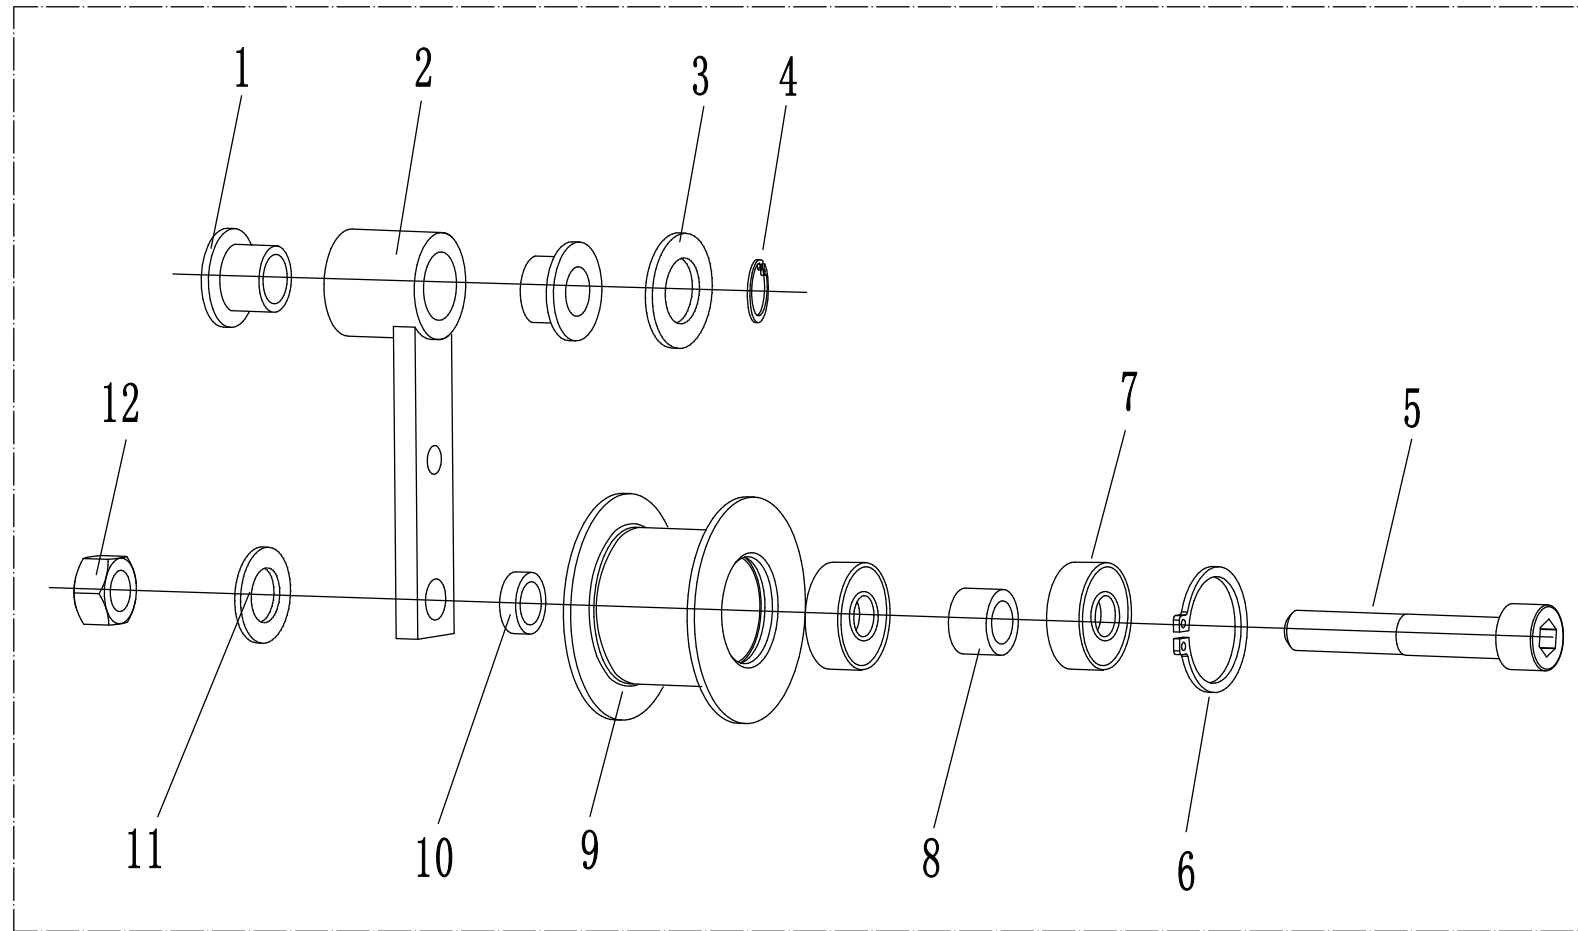

4 WB486CRB Handlebar

Order	Part number	Name_English	Quantity
1	40R0501013/02	Upper Handle Limit Plate Partition	2
2	40R0501012/22	Upper Handle Limit Plate	1
3	0102006035	Hex Flange Bolt	2
4	40R0501014	Torsional Spring	1
5	0301010000	Flat Washer	2
6	0202001000	Lock nut	2
7	0202006000	Lock nut	2
8	KG/WB384RB	Switch	1
9	0113004012	Screw Bolt	2
10	WB/KG04	Lower Chassis	1
11	WB/KG01	Rubber Ring	1
12	WB/KG03	Upper Chassis	1
13	WB/KG02	Rubber ring	1
14	40E0109000	Cable Pressing Bracket	1
15	48R0401030/22	Upper Handle	1
16	0104006045	Cross Head Screw	1
17	0301006000	Spacer	3
18	48R0404020/02	Cluth Cable Bracket	1
19	48R0405030/22	Clutch handle assembly	1
20	48R0409030	Clutch Cable	1
21	48R0410010	Tensional Spring	1
22	5310510010	Screw - 8x45	2
23	4510510010	Washer	2
24	4820541010	Handle Wheel	2
25	48R0416010/22	Lower Handle	1
26	0102010020	Flange Bolt	4
27	48R0414010/02	Cable Bracket	1
28	40R0502020/02	Switch Bracket	1
29	5320517010	Clip	1

5 WB486CRB

Order	Part number	Name_English	Quantity
1	4LXA782	Belt	2
2	1101006020	Key	1
3	40R0134010/04	Big Pulley	1
4	0303008000	Big Washer	2
5	0101008015	Bolt	2
6	0401008000	Spring Washer	2
7	1101005030	Key	1
8	40R0119111/02	Engine Pulley Bush	1
9	40R0133010/04	Engine Pulley	1
10	0101008080	Bolt	2
11	48R0116010S/21	Engine Plate	1
12	5340113020	Hex Bolt	4
13	48R0107021/21	Bush Washer	2
14	0201008000	Nut	2
15	0301008000	Flat Washer	12
16	48R0136000S/21	Belt Shield	1
17	0301008000	Spacer	4
18	0207008000	Cap Nut	4

6 WB486CRB Tension Part

Order	Part number	Name_English	Quantity
1	48R0113010	Nylon Bush	2
2	48R0111010/02	Rotating Plate	1
3	03O1012000	Spacer	1
4	1001012000	Check Ring	1
5	0103010050	Inner Hex Screw	1
6	0901026000	Check Ring For Hole	1
7	6000ZZ	Ball bearing	2
8	51A0126010/02	Bush I	1
9	51A0125010/02	Tension Pulley	1
10	48R0115010/02	Partition	1
11	0301010000	Spacer	1
12	0202001000	Lock Nut	1
13	40R0107023	Tensional Pulley Spring	1