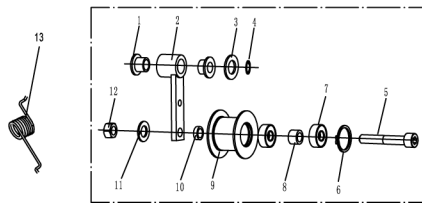

WB 486 CRB

2018

2 WB486CRB Deck Assembly

Order	Part number	Name_English	Quantity
1	48R0101030/21	Chassis	1
2	48R0300035/21	Engine Washer	1
3	0101008040	Bolt	4
4	0303008000	Big Washer	4
5	0301008000	Spacer	1
6	0202008000	Lock Nut	5
7	48R0107021/21	Bush	2
8	48R0117014/22	Adjustment Lever	1
9	46R0137010	Adjustment Lever Grip	1
10	48R0117015/22	Adjustment Lever Hook	1
11	0301010000	Flat Washer	9
12	0202001000	Lock Nut	8
13	0201008000	Nut	2
14	0101008015	Bolt	4
15	0401008000	Spring Washer	4
16	0101008080	Bolt	2
17	5320333010	Check Ring	1
18	46R0138010	Plastic Grip	1
19	48R0138010	Plastic Grip	1
20	0102008035	Hex Flange Bolt	2
21	48R0131010/21	Lever Axle Weldment	1
22	0102008025	Flange Bolt	2
23	0102008025	Flange Bolt	2
24	0202006000	Lock Nut	2
25	48R0129010/02	Rear Cover Axle	1
26	48R0130010	Rear Cover	1
27	48R0201020/02	Front Axle	1
28	48R0201030	Spacer	2
29	48R0201040	Spacer1	2
30	48R0204020/21	Connecting Rod	2
31	48R0205010/02	Connecting Rod Inner Partition	2
32	5310213010	Bearing	8
33	48R0208030/02	Rear Axle	2
34	5310210010/02	Axle Washer	2
35	5310211010/02	Spacer	4
36	48R0210011	Wheel 8"	4
37	48R0210012	Wheel Cap	4
38	0301016000	Flat Washer	2
39	0202016000	Lock Nut	2
40	UCF204	Bearing With Holder	2
41	0101010030	Bolt	4
42	0101010025	Bolt	4
43	48R0312010	Axle Head Sleeve	1
44	48R0105020/21	Chassis Protection Plate	1
45	0401010000	Spring Washer	8