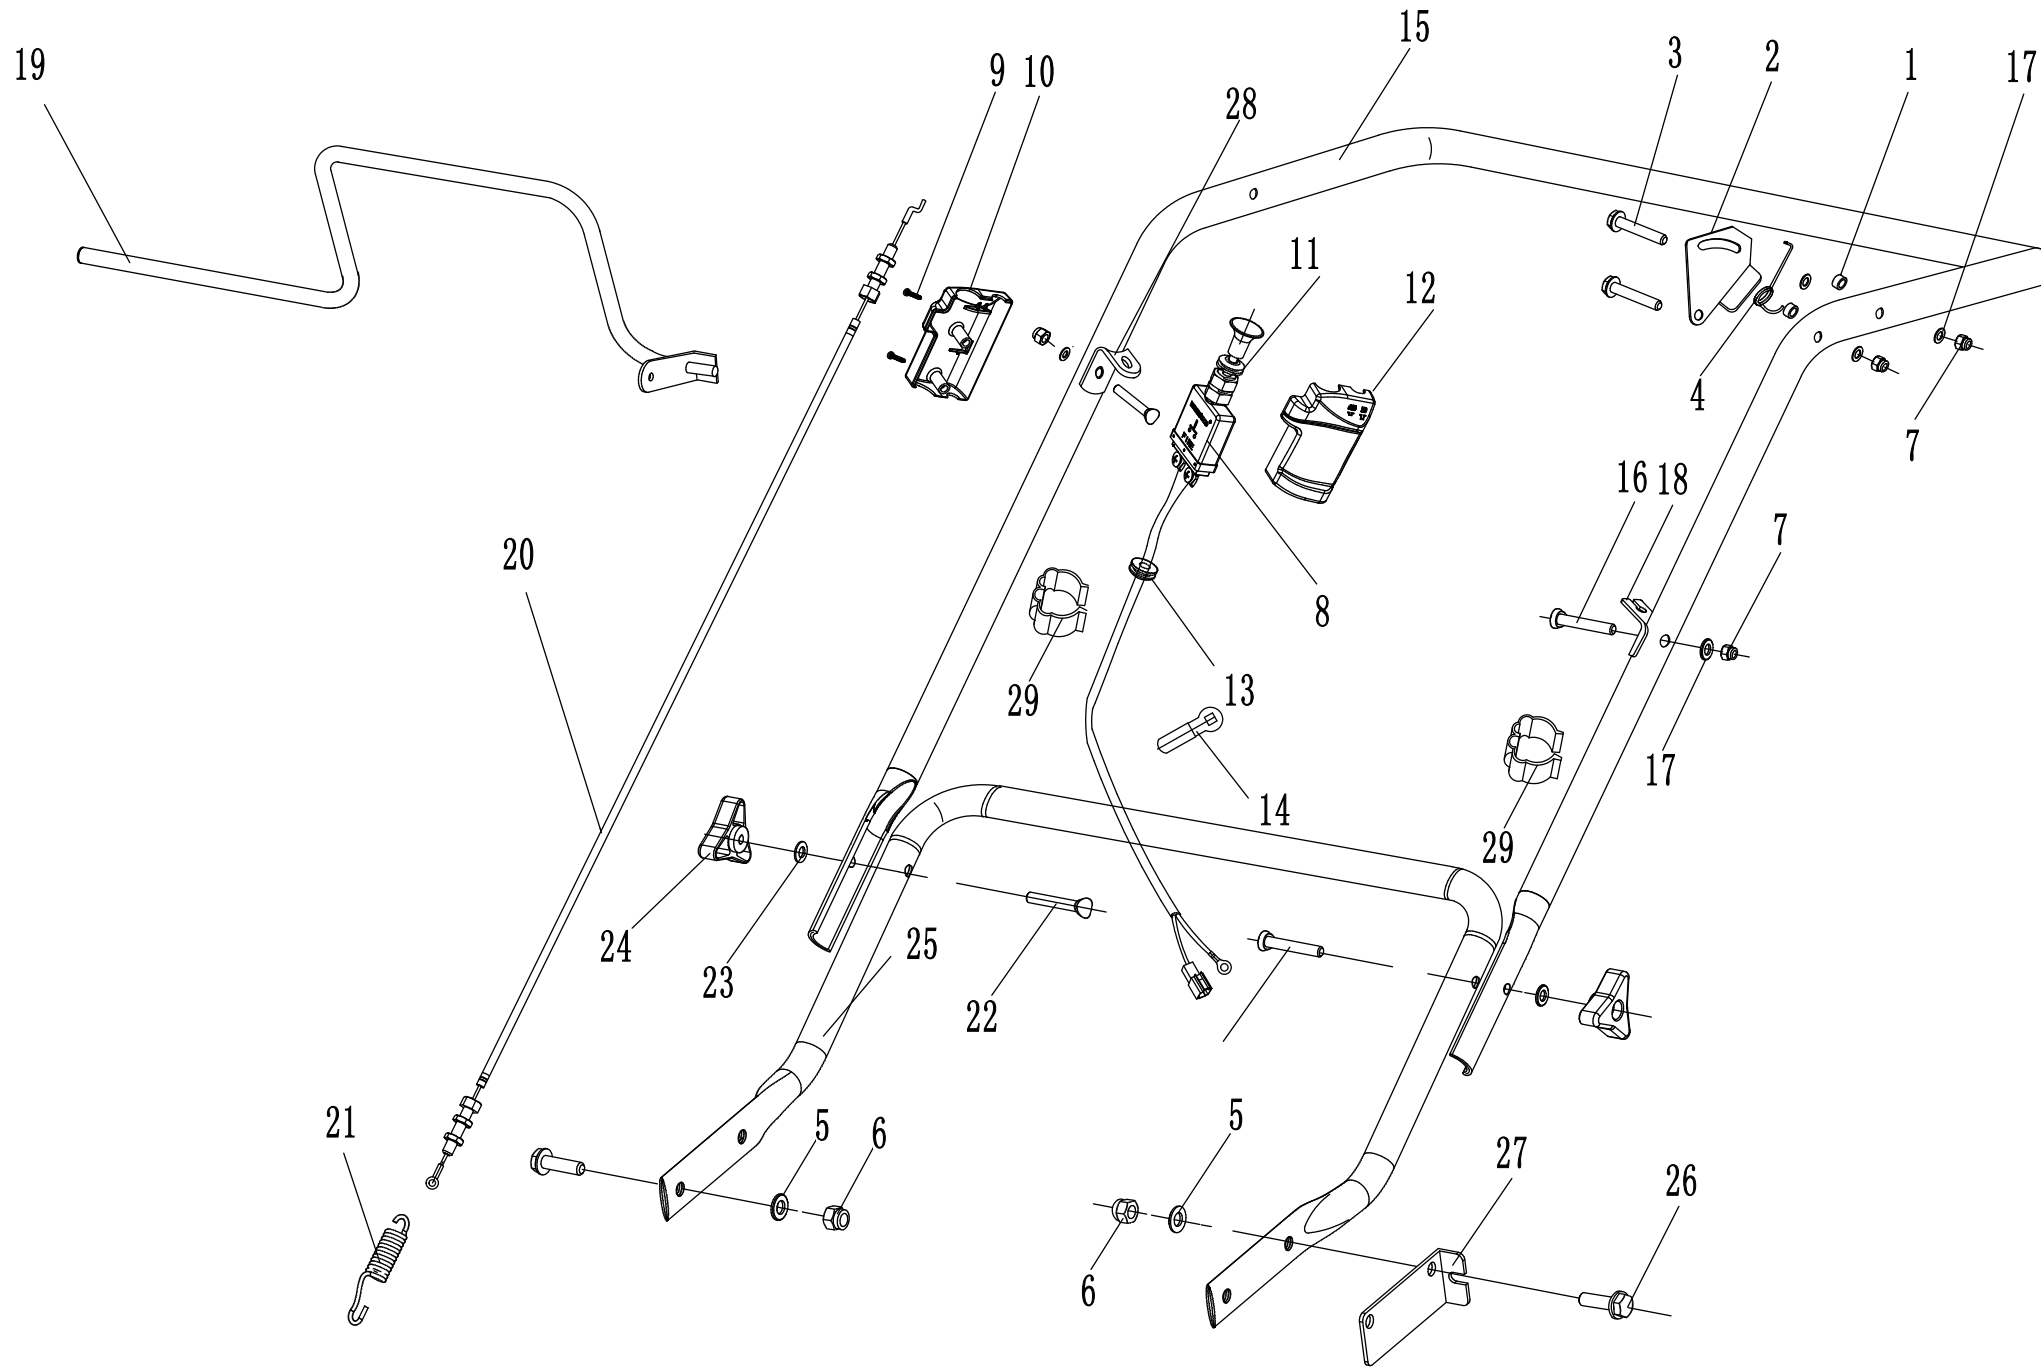

4 WB486CRB Handlebar

Order	Part number	Name_English	Quantity
1	40R0501013/02	Upper Handle Limit Plate Partition	2
2	40R0501012/22	Upper Handle Limit Plate	1
3	0102006035	Hex Flange Bolt	2
4	40R0501014	Torsional Spring	1
5	0301010000	Flat Washer	2
6	0202001000	Lock nut	2
7	0202006000	Lock nut	2
8	KG/WB384RB	Switch	1
9	0113004012	Screw Bolt	2
10	WB/KG04	Lower Chassis	1
11	WB/KG01	Rubber Ring	1
12	WB/KG03	Upper Chassis	1
13	WB/KG02	Rubber ring	1
14	40E0109000	Cable Pressing Bracket	1
15	48R0401030/22	Upper Handle	1
16	0104006045	Cross Head Screw	1
17	0301006000	Spacer	3
18	48R0404020/02	Cluth Cable Bracket	1
19	48R0405030/22	Clutch handle assembly	1
20	48R0409030	Clutch Cable	1
21	48R0410010	Tensional Spring	1
22	5310510010	Screw - 8x45	2
23	4510510010	Washer	2
24	4820541010	Handle Wheel	2
25	48R0416010/22	Lower Handle	1
26	0102010020	Flange Bolt	4
27	48R0414010/02	Cable Bracket	1
28	40R0502020/02	Switch Bracket	1
29	5320517010	Clip	1