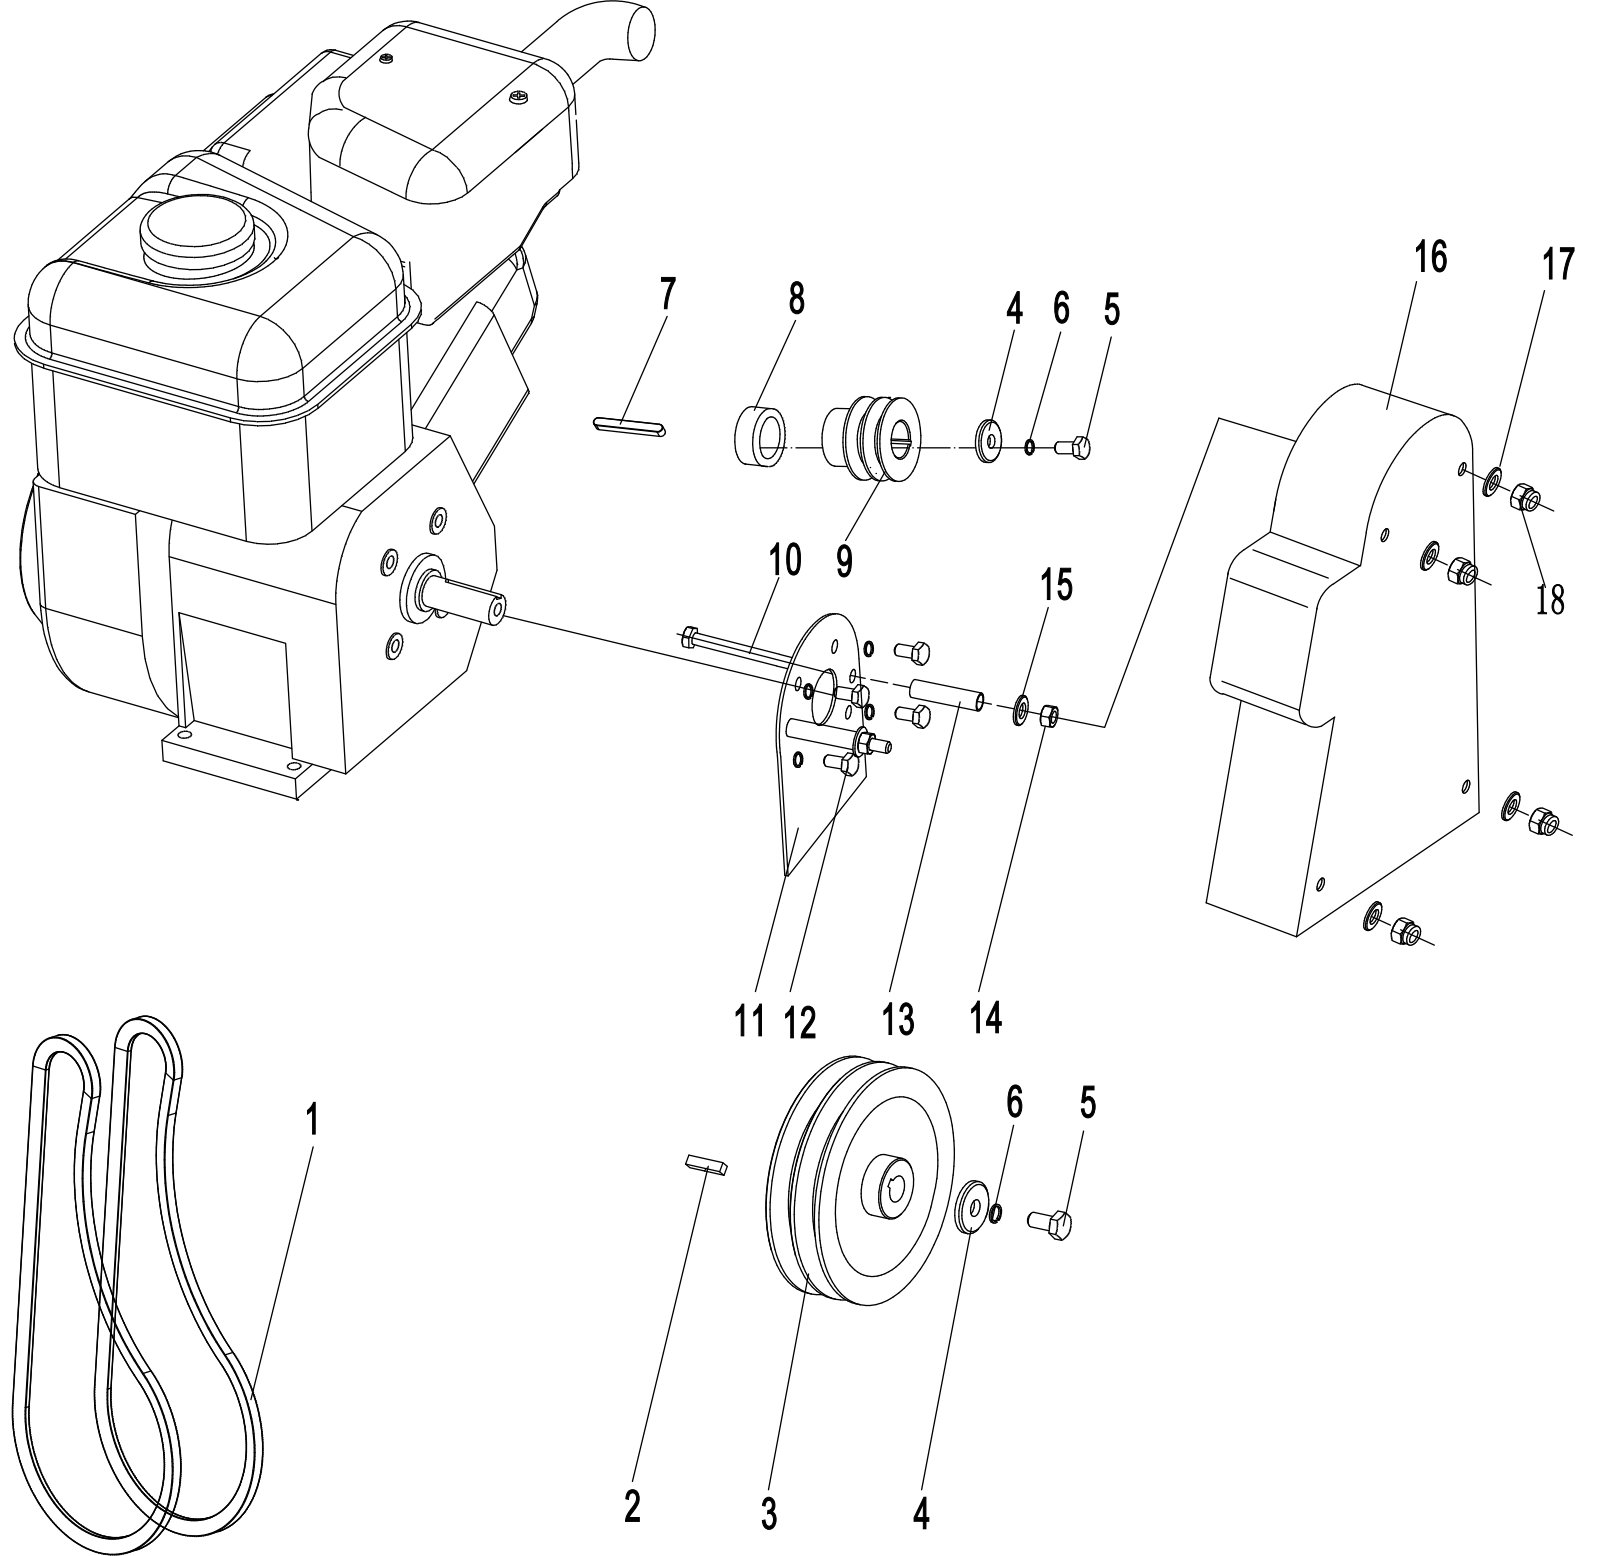

5 WB486CRB

Order	Part number	Name_English	Quantity
1	4LXA782	Belt	2
2	1101006020	Key	1
3	40R0134010/04	Big Pulley	1
4	0303008000	Big Washer	2
5	0101008015	Bolt	2
6	0401008000	Spring Washer	2
7	1101005030	Key	1
8	40R0119111/02	Engine Pulley Bush	1
9	40R0133010/04	Engine Pulley	1
10	0101008080	Bolt	2
11	48R0116010S/21	Engine Plate	1
12	5340113020	Hex Bolt	4
13	48R0107021/21	Bush Washer	2
14	0201008000	Nut	2
15	0301008000	Flat Washer	12
16	48R0136000S/21	Belt Shield	1
17	0301008000	Spacer	4
18	0207008000	Cap Nut	4