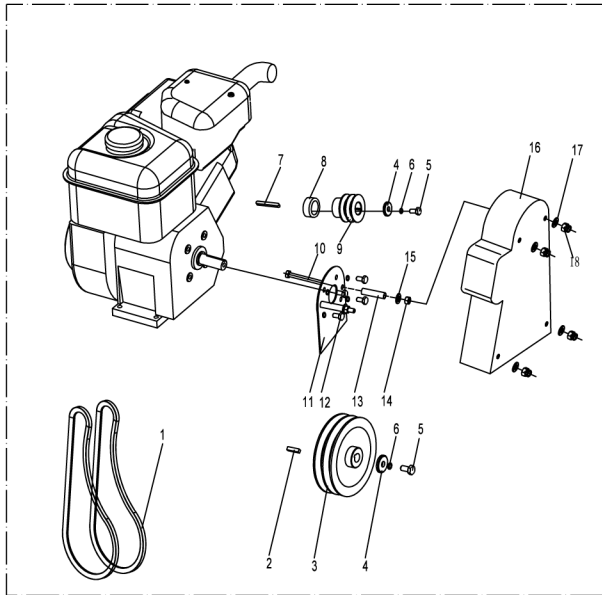

WB 486 CRB

2018

2 WB486CRB Deck Assembly

Order	Part number	Name_English	Quantity
1	48R0101030/21	Chassis	1
2	48R0300035/21	Engine Washer	1
3	0101008040	Bolt	4
4	0303008000	Big Washer	4
5	0301008000	Spacer	1
6	0202008000	Lock Nut	5
7	48R0107021/21	Bush	2
8	48R0117014/22	Adjustment Lever	1
9	46R0137010	Adjustment Lever Grip	1
10	48R0117015/22	Adjustment Lever Hook	1
11	0301010000	Flat Washer	9
12	0202001000	Lock Nut	8
13	0201008000	Nut	2
14	0101008015	Bolt	4
15	0401008000	Spring Washer	4
16	0101008080	Bolt	2
17	5320333010	Check Ring	1
18	46R0138010	Plastic Grip	1
19	48R0138010	Plastic Grip	1
20	0102008035	Hex Flange Bolt	2
21	48R0131010/21	Lever Axle Weldment	1
22	0102008025	Flange Bolt	2
23	0102008025	Flange Bolt	2
24	0202006000	Lock Nut	2
25	48R0129010/02	Rear Cover Axle	1
26	48R0130010	Rear Cover	1
27	48R0201020/02	Front Axle	1
28	48R0201030	Spacer	2
29	48R0201040	Spacer1	2
30	48R0204020/21	Connecting Rod	2
31	48R0205010/02	Connecting Rod Inner Partition	2
32	5310213010	Bearing	8
33	48R0208030/02	Rear Axle	2
34	5310210010/02	Axle Washer	2
35	5310211010/02	Spacer	4
36	48R0210011	Wheel 8"	4
37	48R0210012	Wheel Cap	4
38	0301016000	Flat Washer	2
39	0202016000	Lock Nut	2
40	UCF204	Bearing With Holder	2
41	0101010030	Bolt	4
42	0101010025	Bolt	4
43	48R0312010	Axle Head Sleeve	1
44	48R0105020/21	Chassis Protection Plate	1
45	0401010000	Spring Washer	8