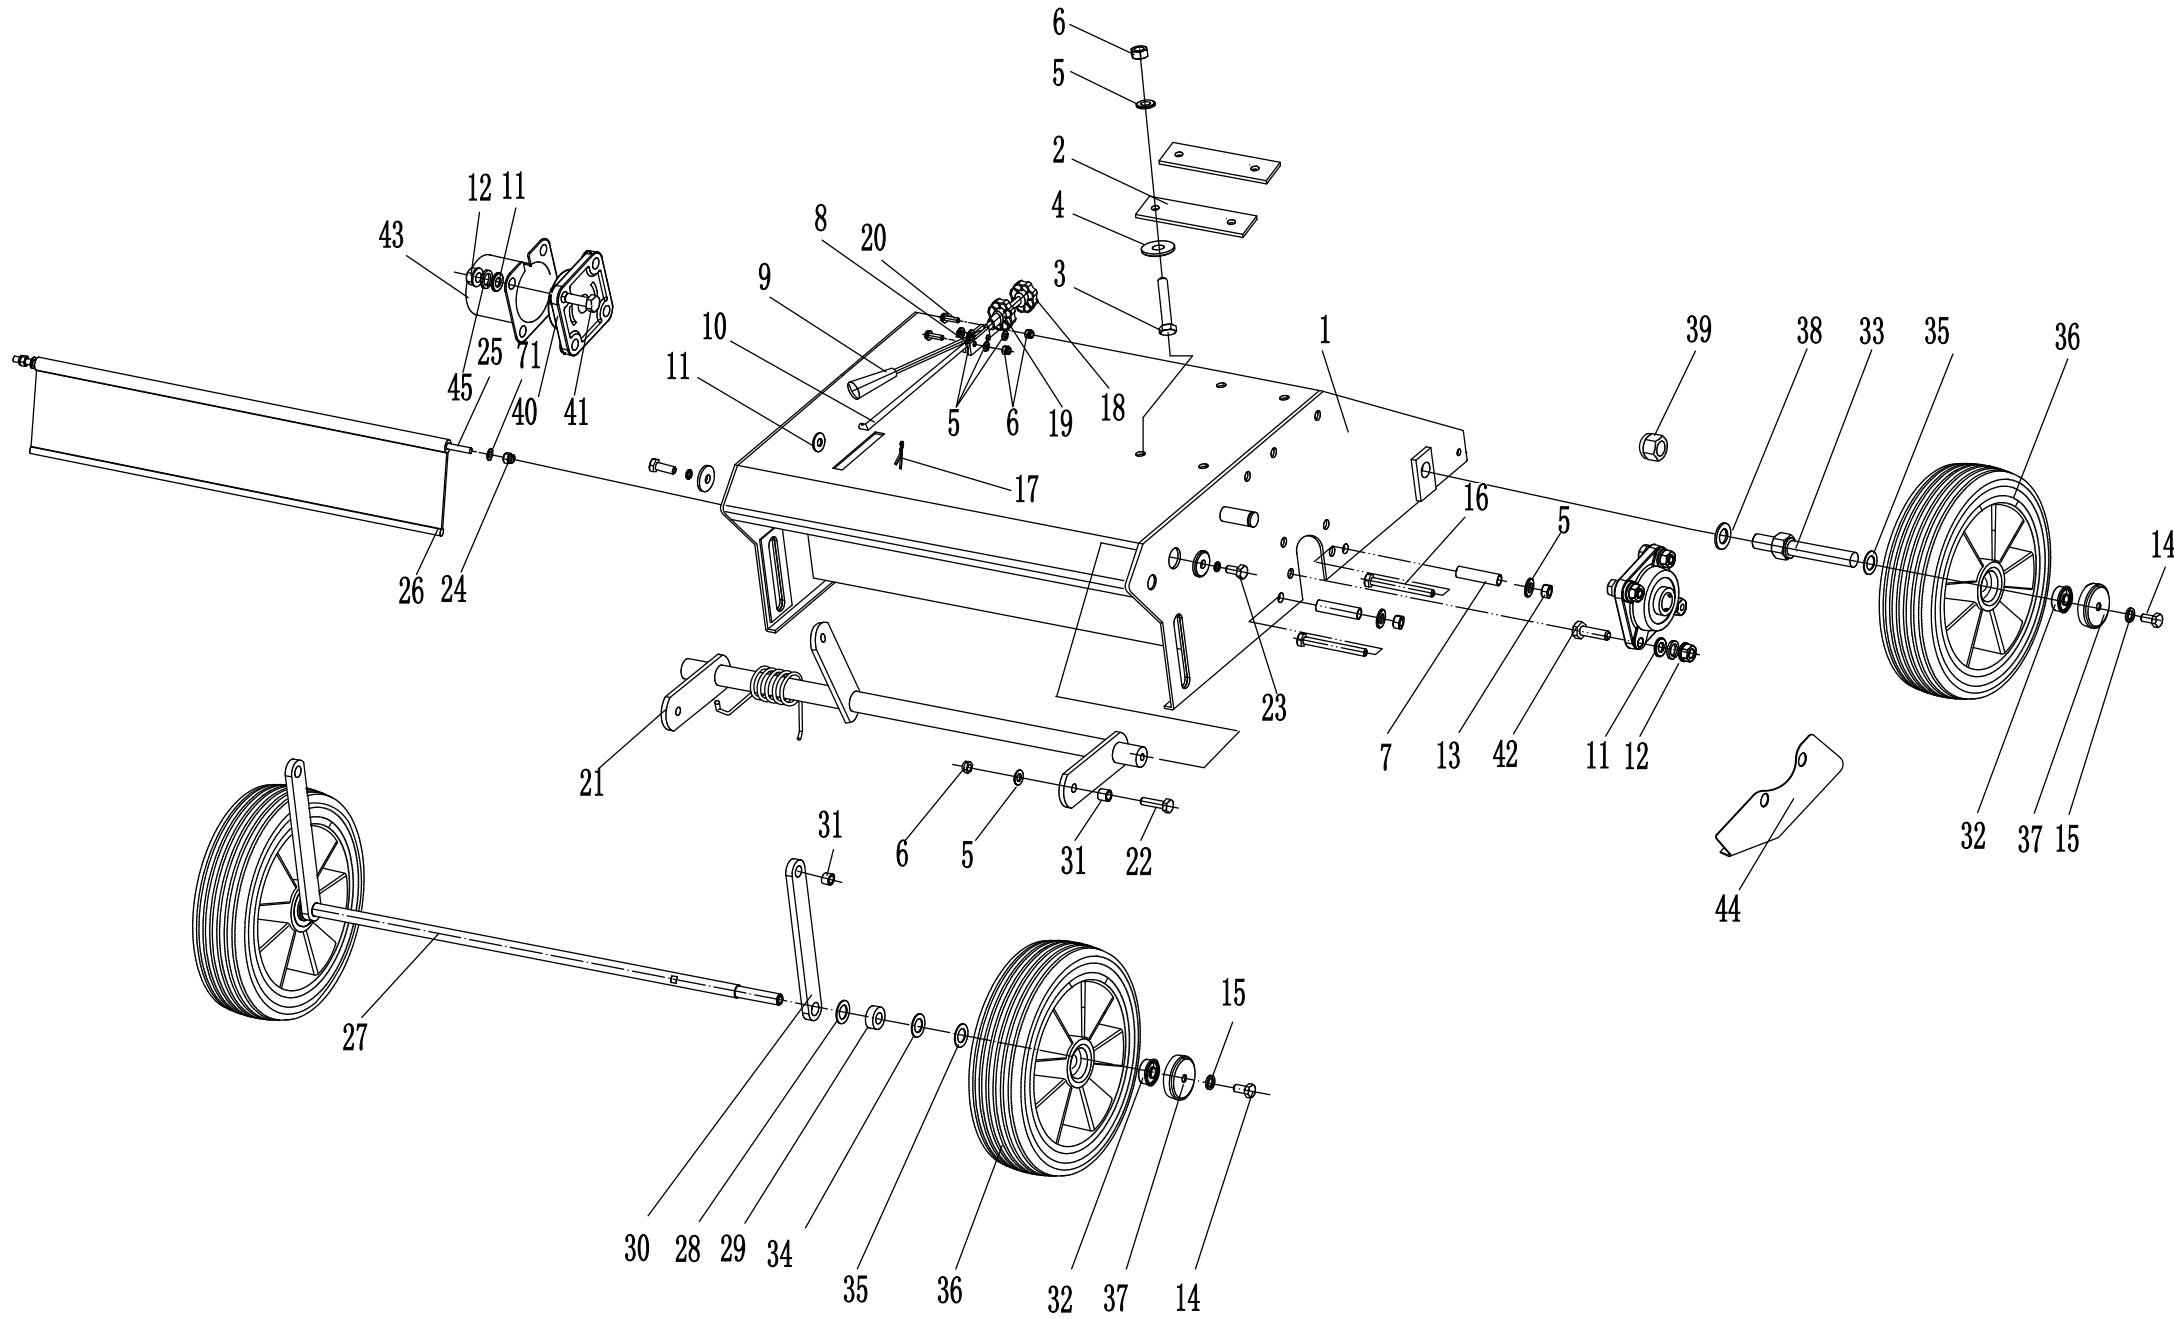

WB 486 CRB

2018

2 WB486CRB Deck Assembly

Order	Part number	Name_English	Quantity
1	48R0101030/21	Chassis	1
2	48R0300035/21	Engine Washer	1
3	0101008040	Bolt	4
4	0303008000	Big Washer	4
5	0301008000	Spacer	1
6	0202008000	Lock Nut	5
7	48R0107021/21	Bush	2
8	48R0117014/22	Adjustment Lever	1
9	46R0137010	Adjustment Lever Grip	1
10	48R0117015/22	Adjustment Lever Hook	1
11	0301010000	Flat Washer	9
12	0202001000	Lock Nut	8
13	0201008000	Nut	2
14	0101008015	Bolt	4
15	0401008000	Spring Washer	4
16	0101008080	Bolt	2
17	5320333010	Check Ring	1
18	46R0138010	Plastic Grip	1
19	48R0138010	Plastic Grip	1
20	0102008035	Hex Flange Bolt	2
21	48R0131010/21	Lever Axle Weldment	1
22	0102008025	Flange Bolt	2
23	0102008025	Flange Bolt	2
24	0202006000	Lock Nut	2
25	48R0129010/02	Rear Cover Axle	1
26	48R0130010	Rear Cover	1
27	48R0201020/02	Front Axle	1
28	48R0201030	Spacer	2
29	48R0201040	Spacer1	2
30	48R0204020/21	Connecting Rod	2
31	48R0205010/02	Connecting Rod Inner Partition	2
32	5310213010	Bearing	8
33	48R0208030/02	Rear Axle	2
34	5310210010/02	Axle Washer	2
35	5310211010/02	Spacer	4
36	48R0210011	Wheel 8"	4
37	48R0210012	Wheel Cap	4
38	0301016000	Flat Washer	2
39	0202016000	Lock Nut	2
40	UCF204	Bearing With Holder	2
41	0101010030	Bolt	4
42	0101010025	Bolt	4
43	48R0312010	Axle Head Sleeve	1
44	48R0105020/21	Chassis Protection Plate	1
45	0401010000	Spring Washer	8

3 WB486CRB Blade Component

Order	Part number	Name_English	Quantity
1			1
2	48R0301020S/22	Rotor Assembly	1
3	48R0304010/04	Blade Pivot	4
4	46R0306010/04	Blade	28
5	48R0306010	Blade Bush II	48
6	48R0307010	Blade Bush I	14
7	48R0308010	Nylon Spacer	12
8	0701004025	Spring Pin	8